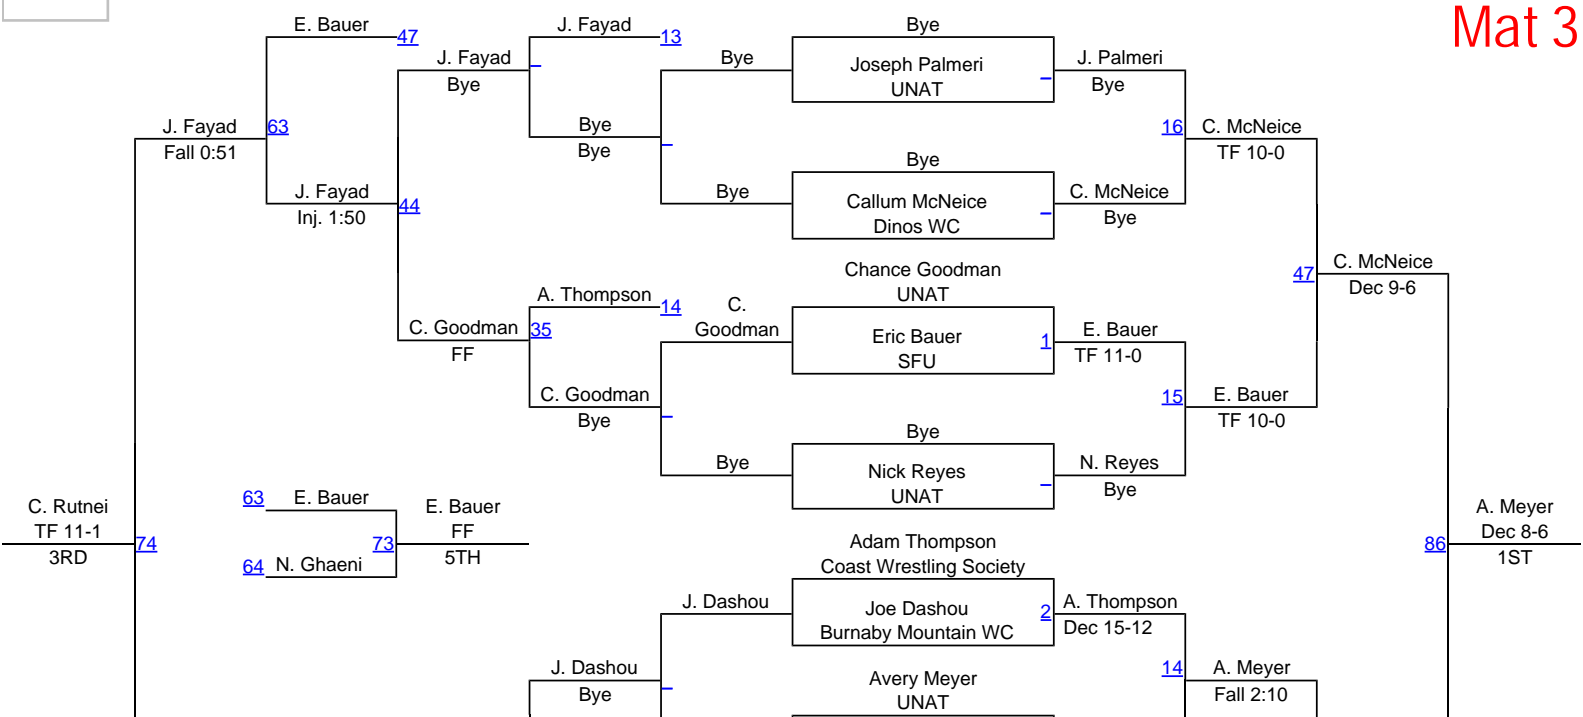

SFU Clansman International

Men 70kg
Mat 3