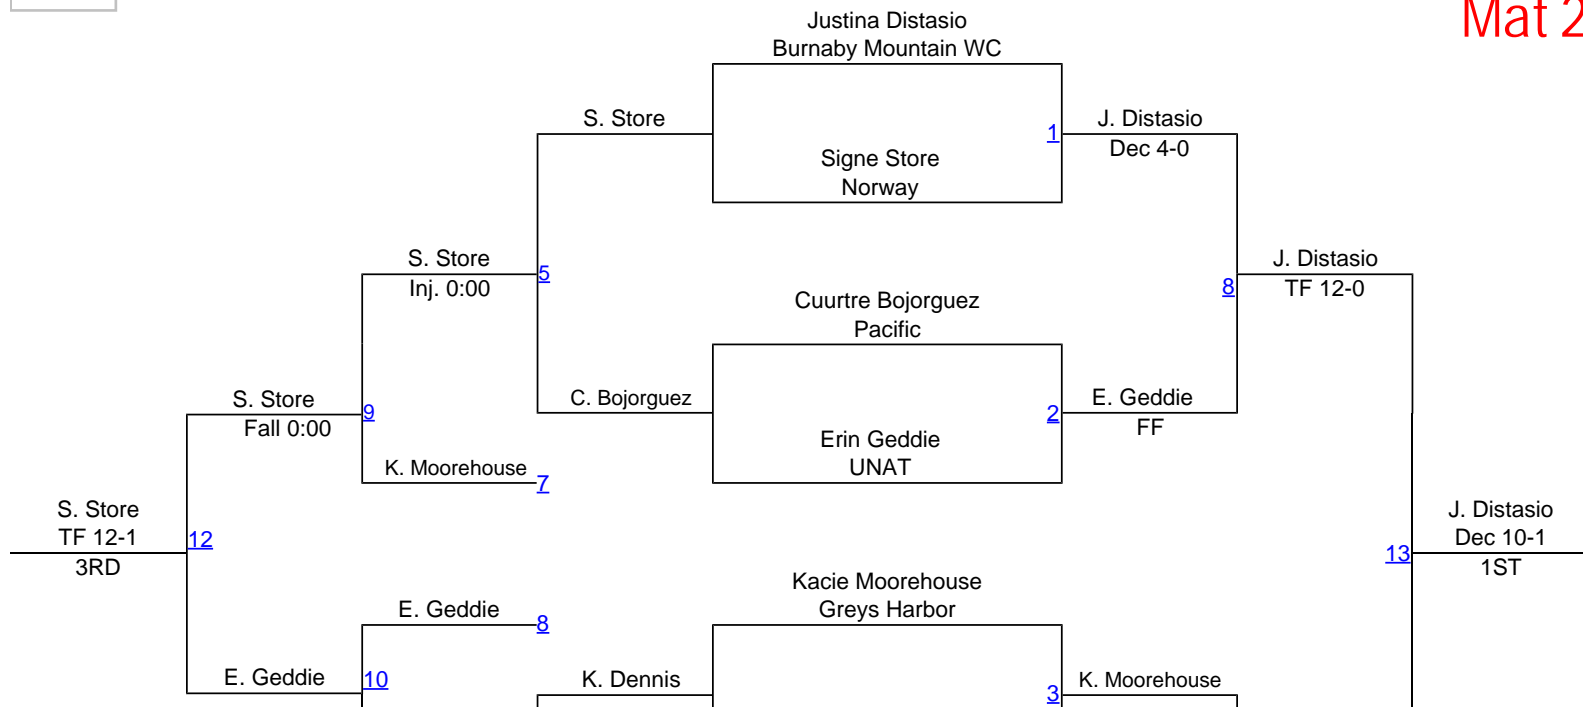

SFU Clansman International

Women 75kg
Mat 2