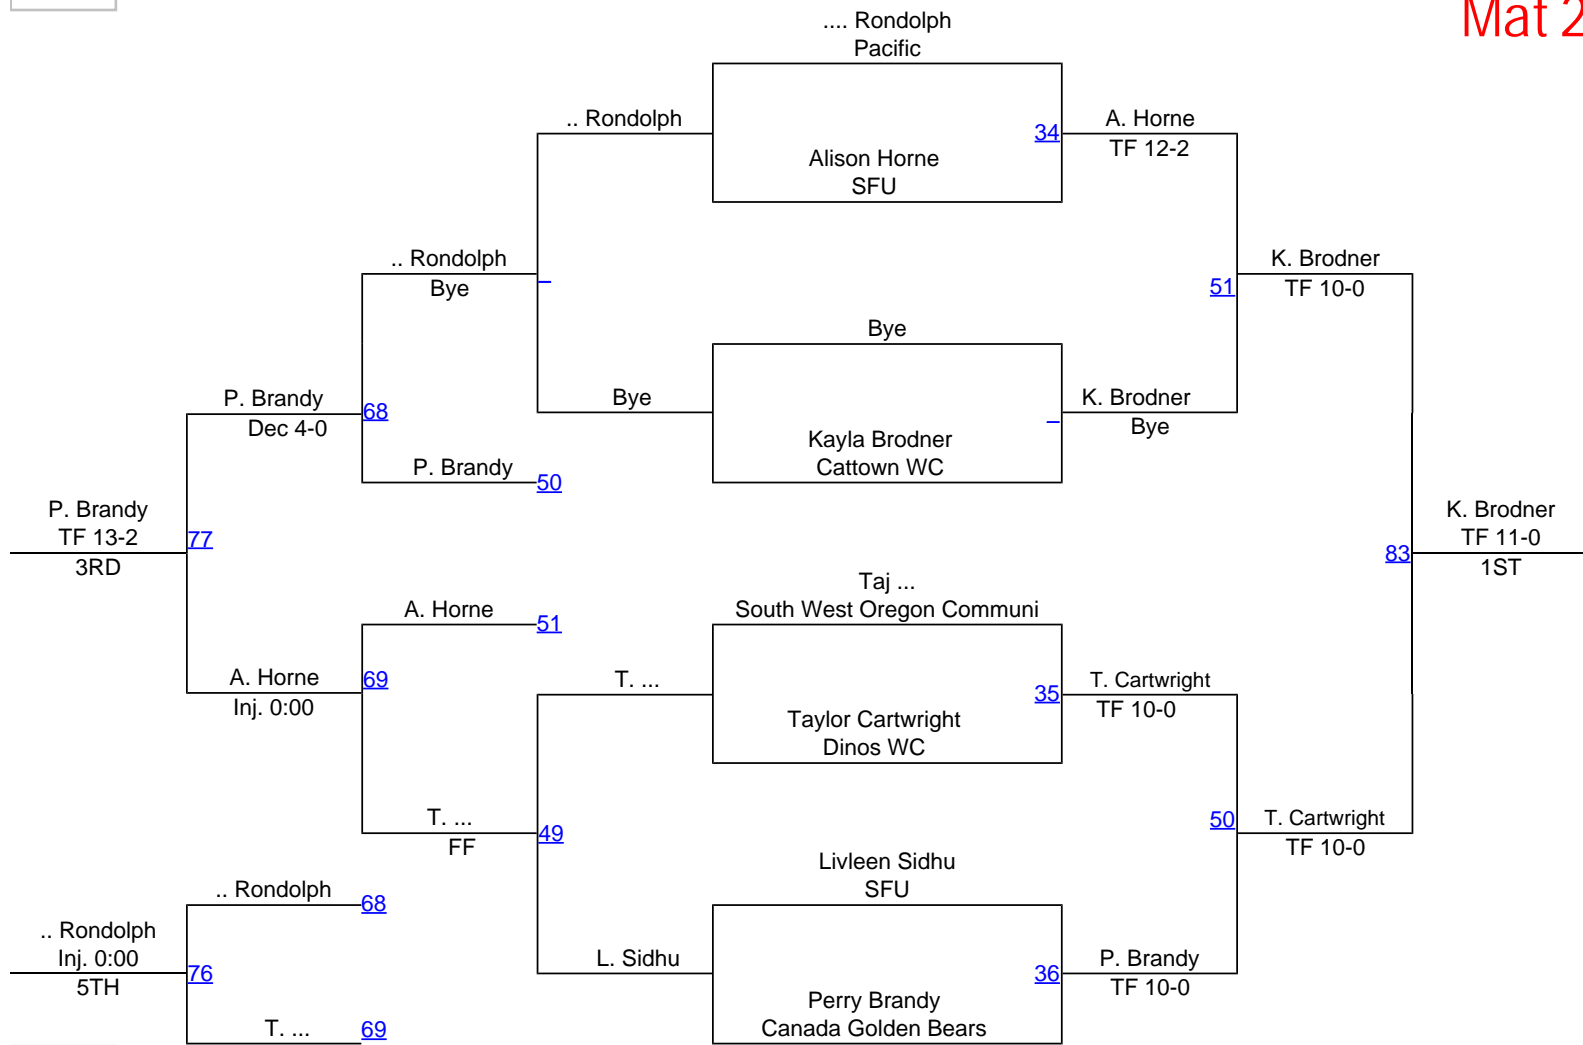

SFU Clansman International

Women 69kg
Mat 2