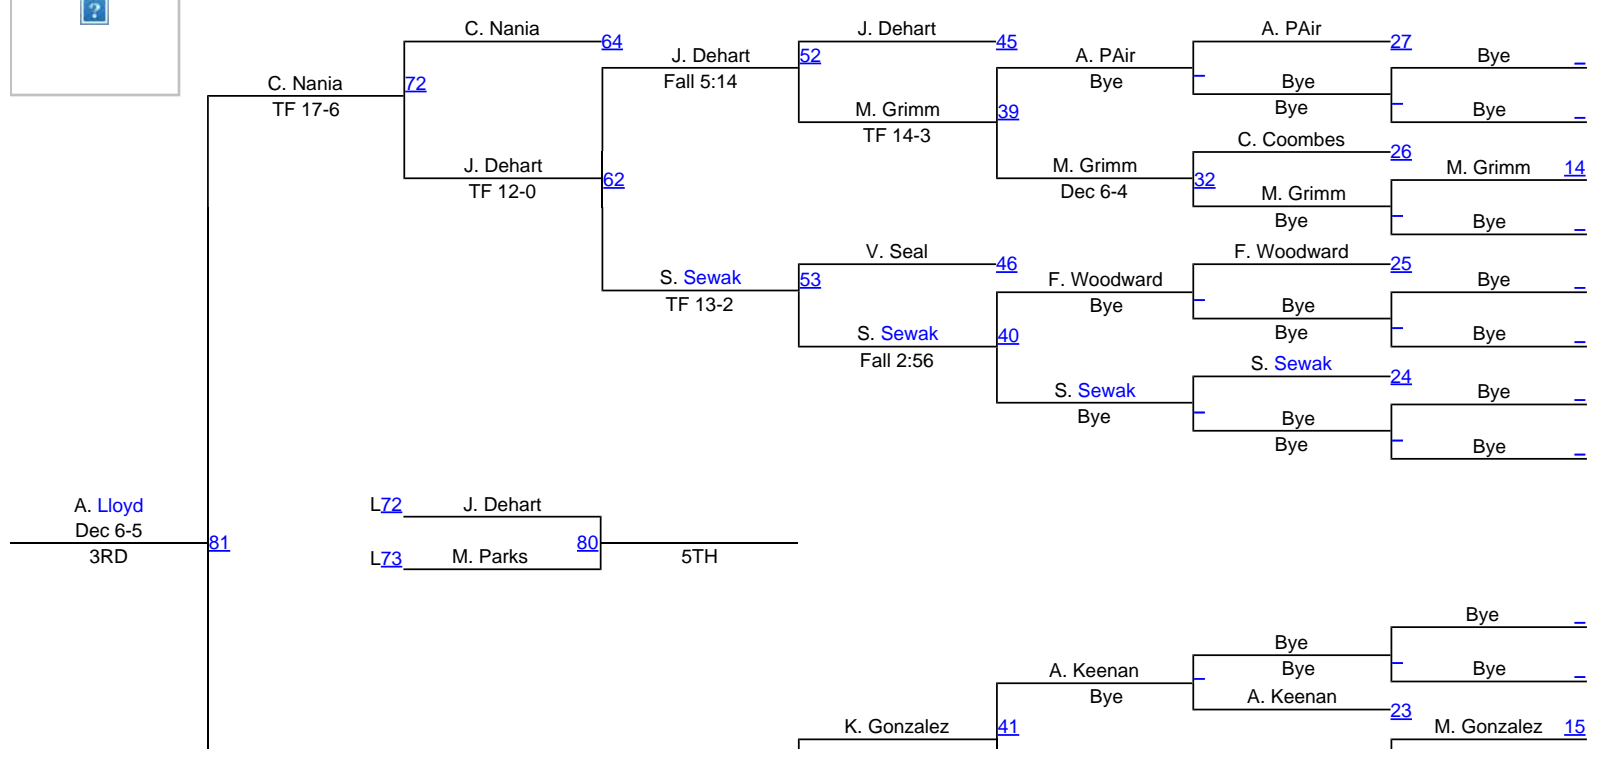

SFU Clansman International