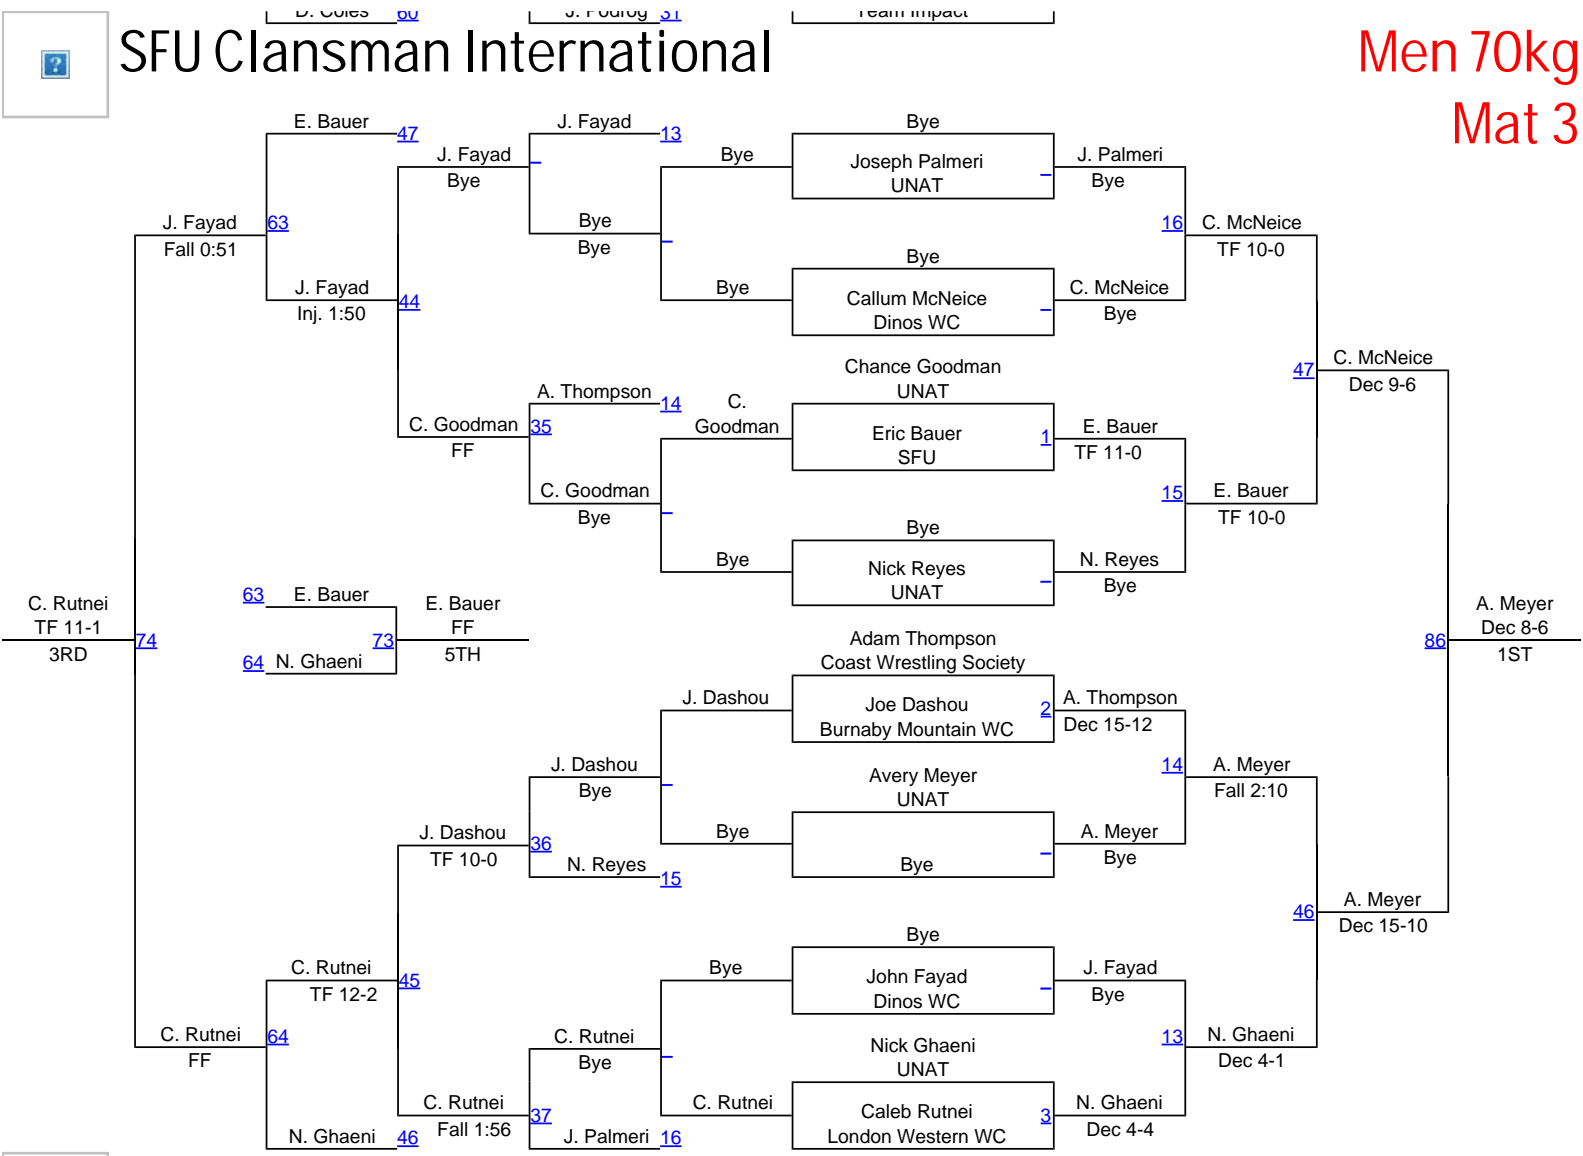

SFU Clansman International

Men 70kg
Mat 3