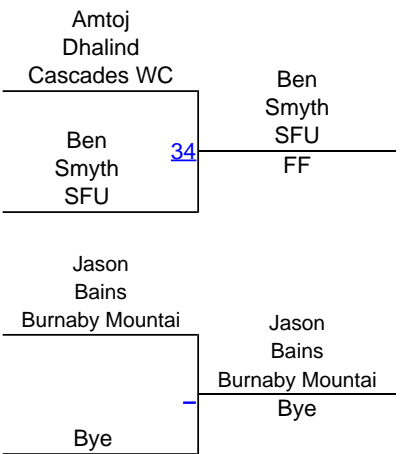

SFU Clansman International

Men 90kg
Mat 1

Round 1