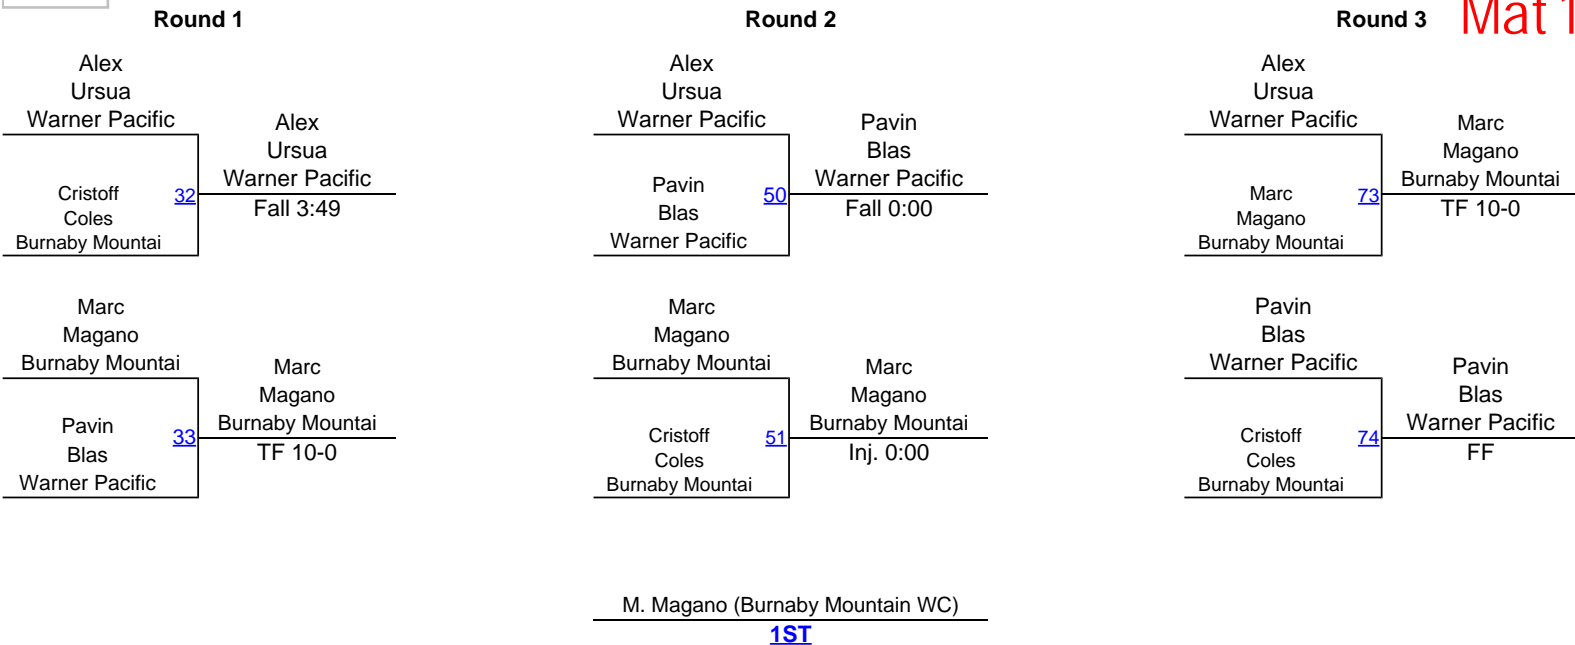

SFU Clansman International

Men 61kg
Mat 1