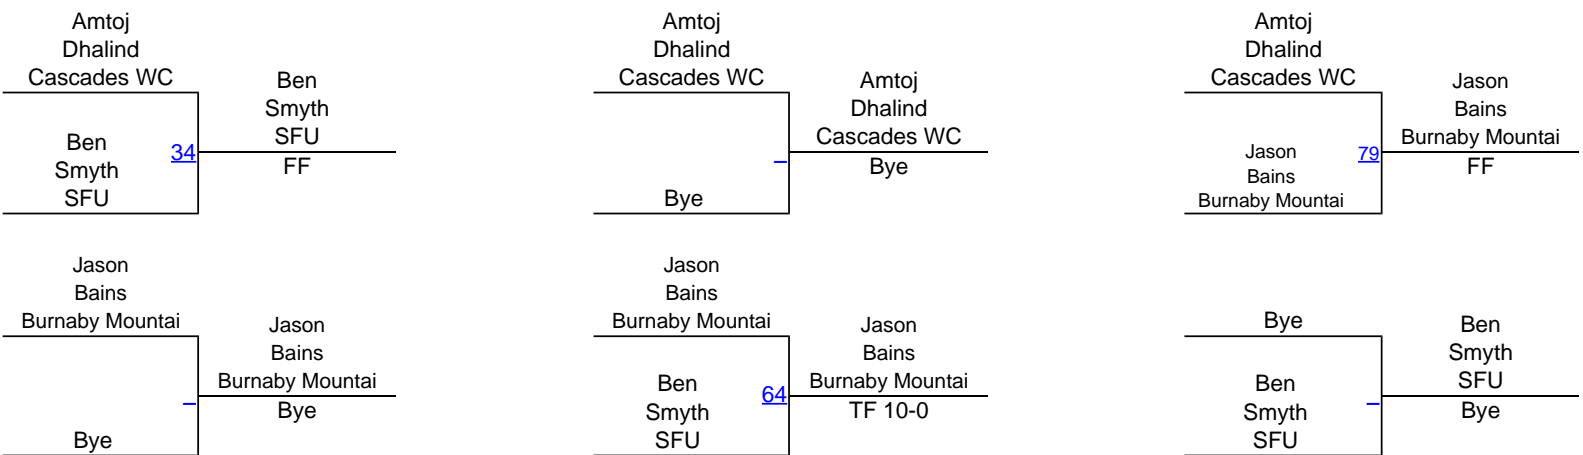

J. Bains (Burnaby Mountain WC)
1ST