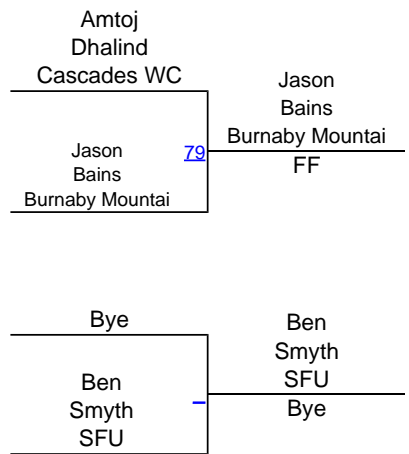

Round 3

- J. Bains (Burnaby Mountain WC)
  1ST
- B. Smyth (SFU)
  2ND
- A. Dhalind (Cascades WC)
  3RD
- Bye
  4TH