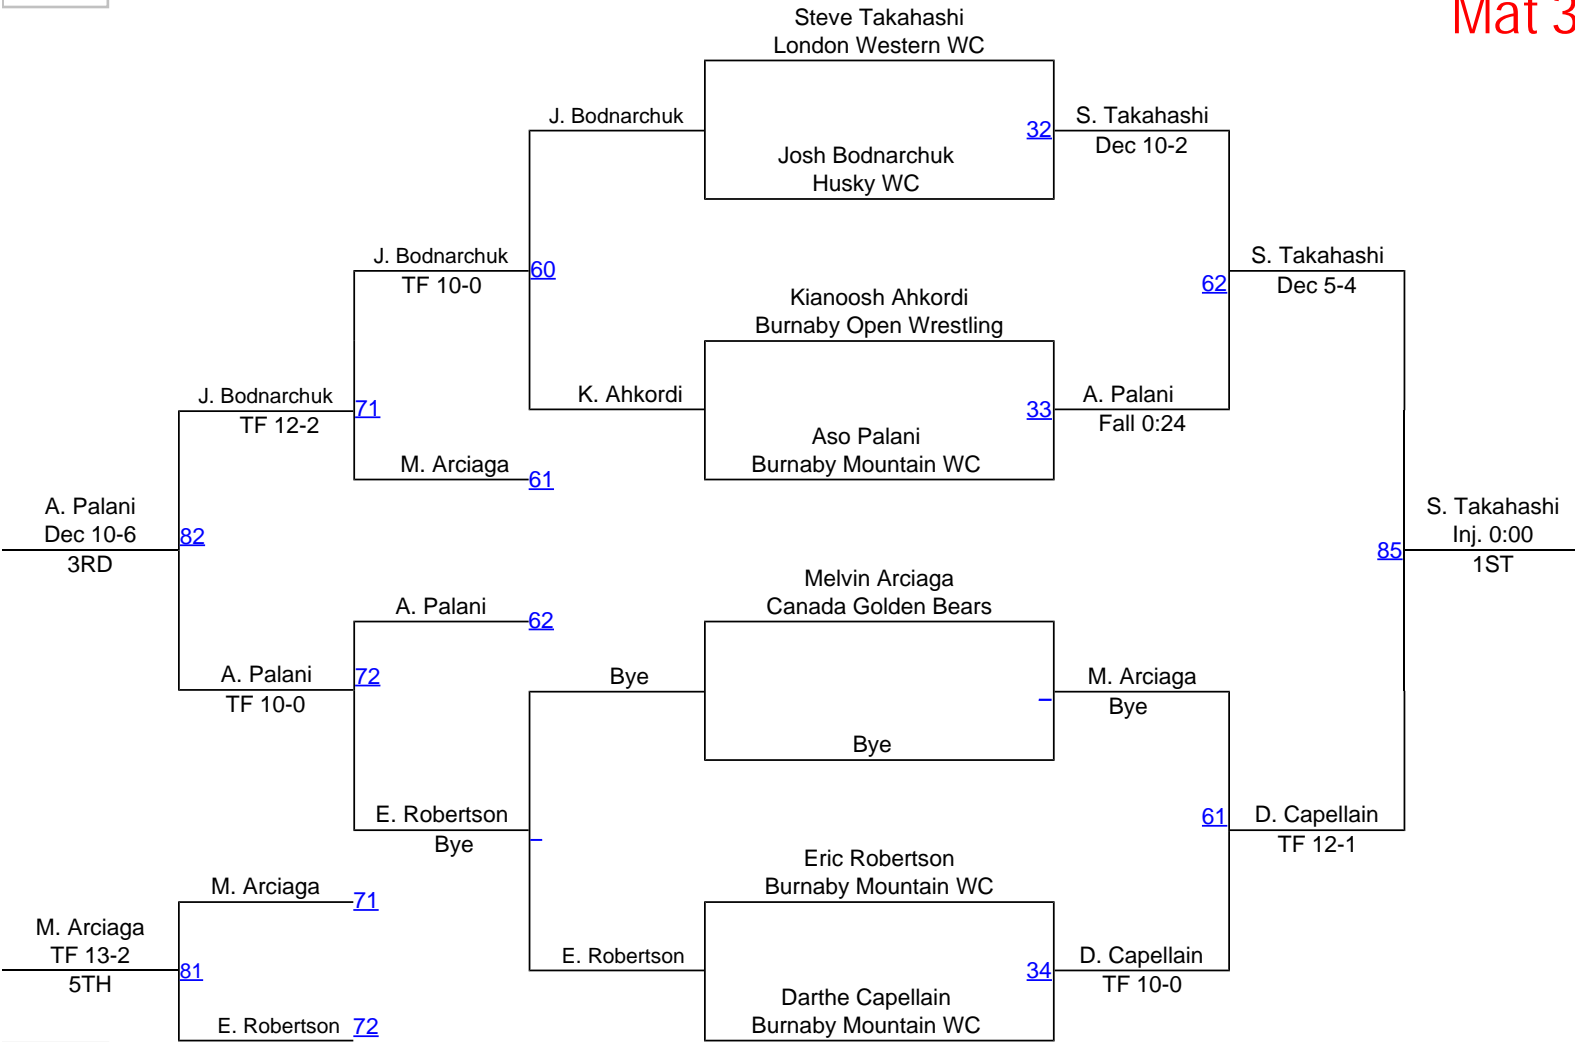

SFU Clansman International

Men 57kg
Mat 3