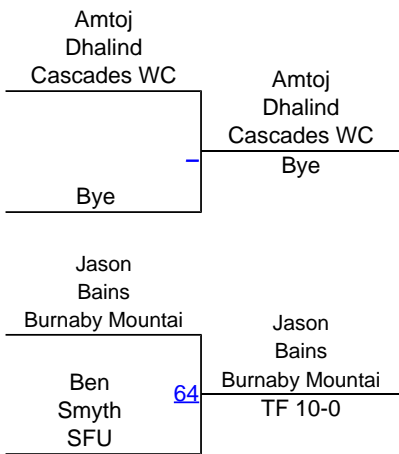

SFU Clansman International

Men 90kg
Mat 1

Round 1

Round 2

Round 3

- J. Bains (Burnaby Mountain WC)
  1ST
- B. Smyth (SFU)
  2ND
- A. Dhalind (Cascades WC)
  3RD
- Bye
  4TH

SFU Clansman International

Men 97kg
Mat 3

SFU Clansman International

Men 125kg

Bobby Telfrod