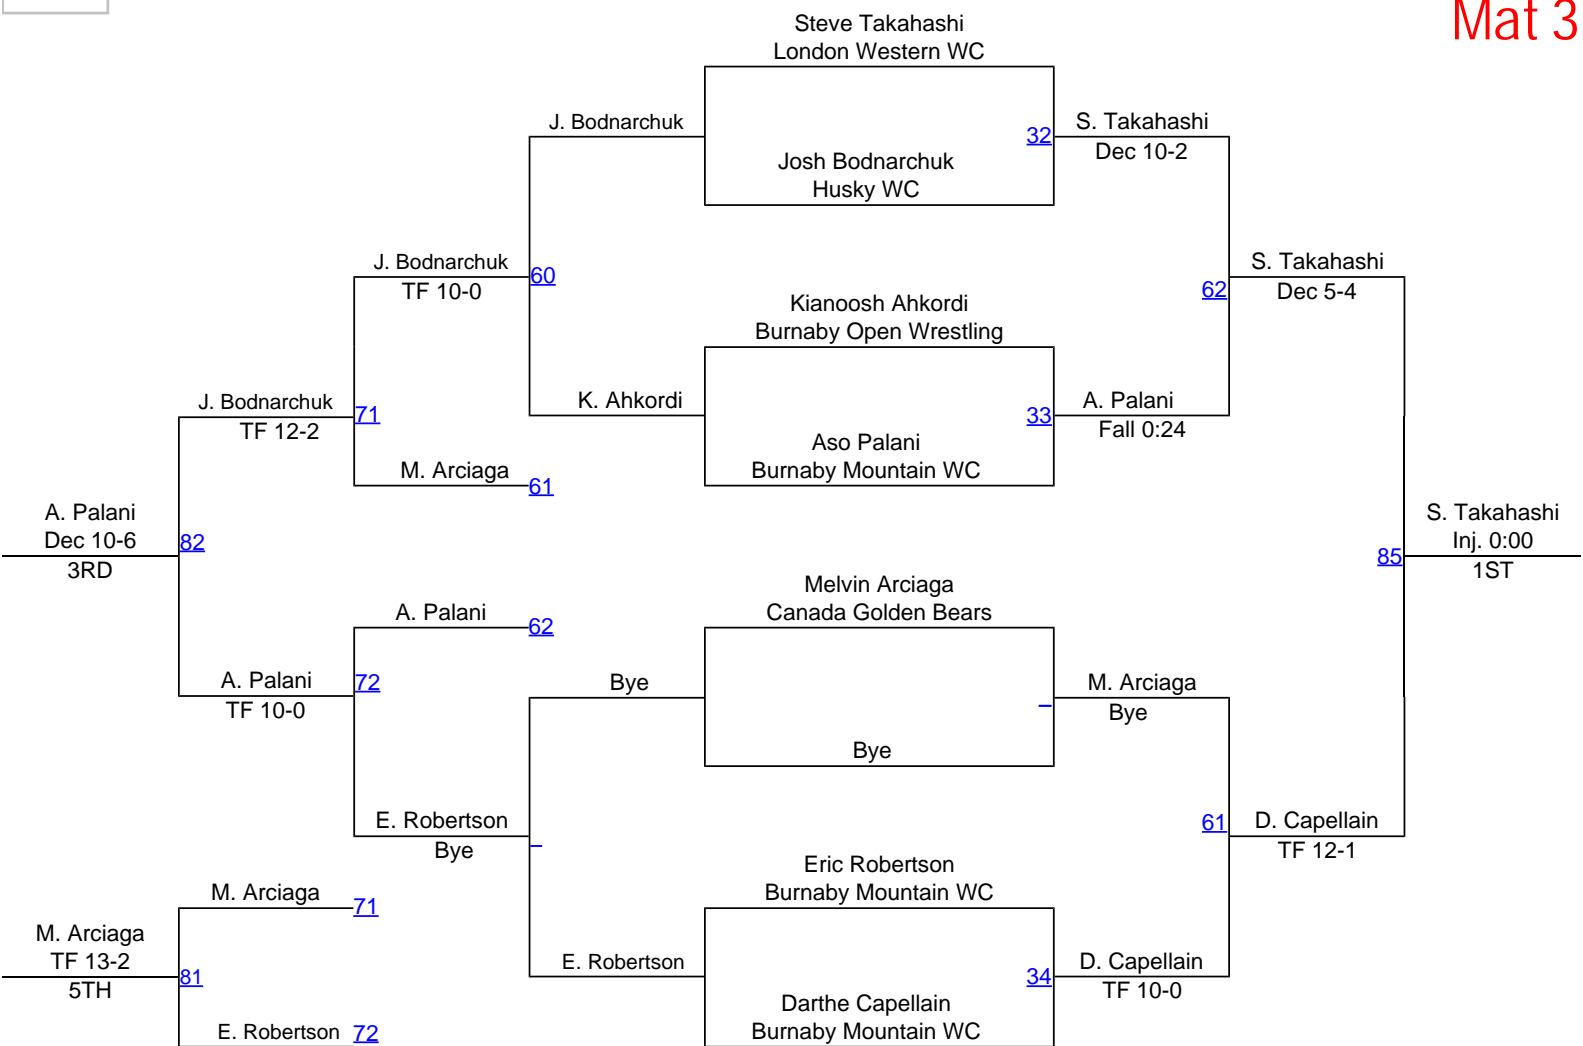

SFU Clansman International

Men 61kg