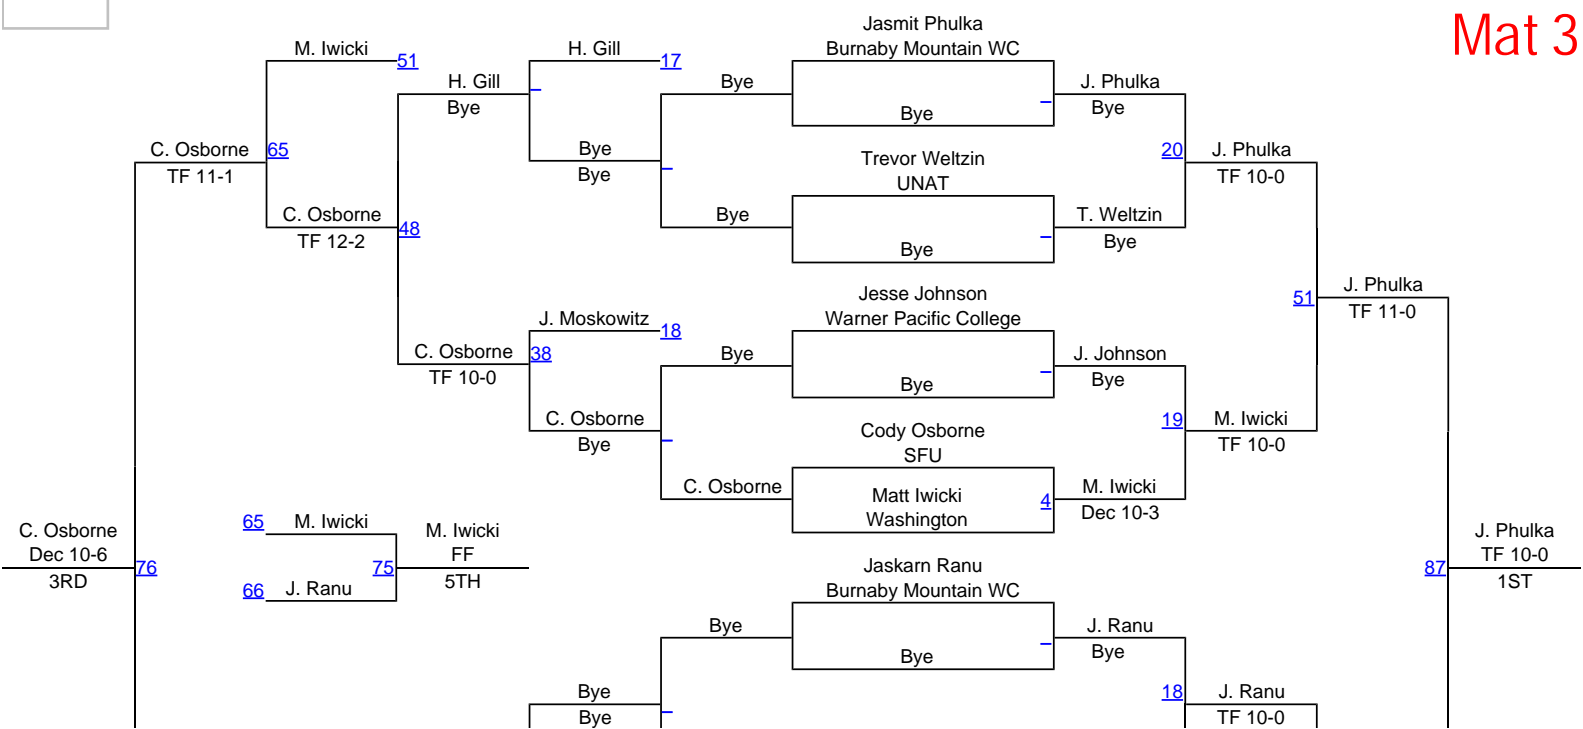

SFU Clansman International

Men 74kg
Mat 3