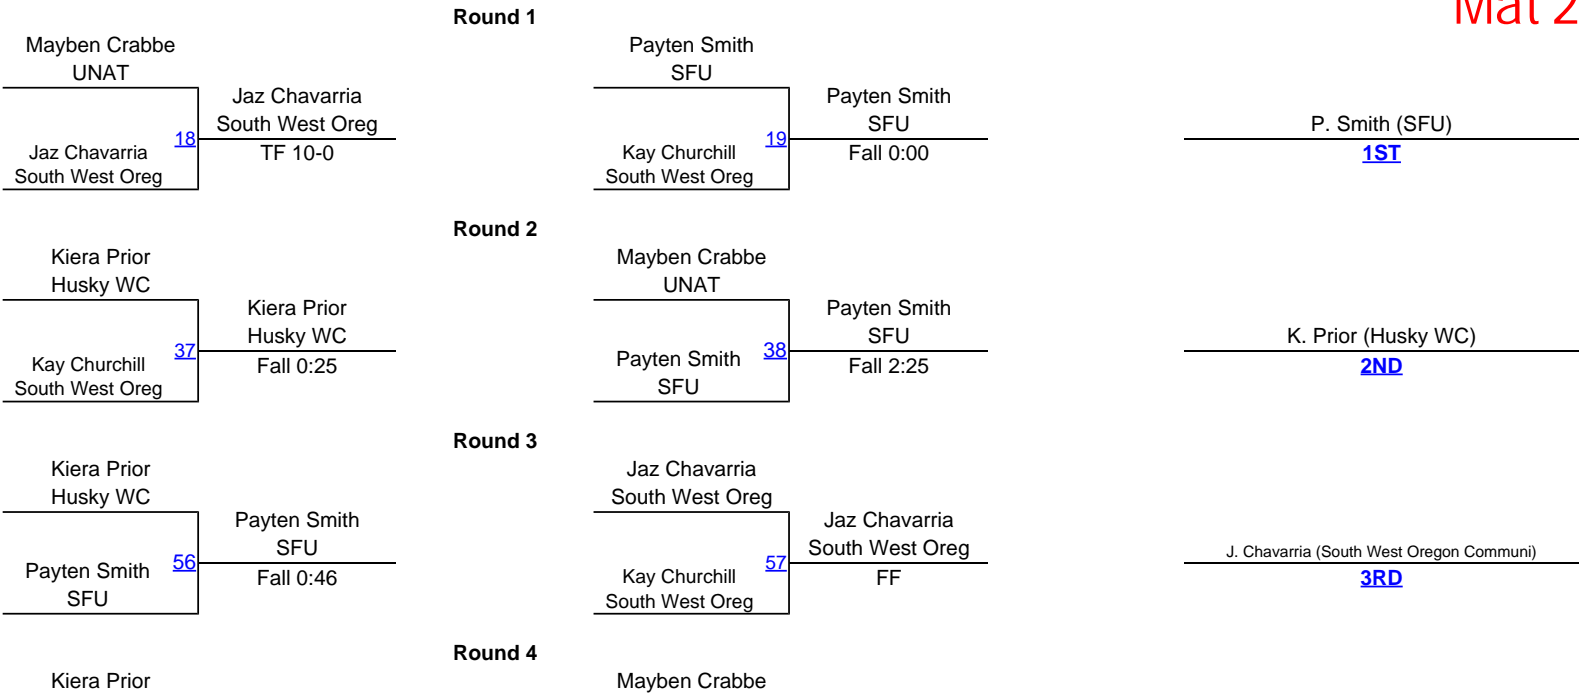

SFU Clansman International

Women 85kg
Mat 2