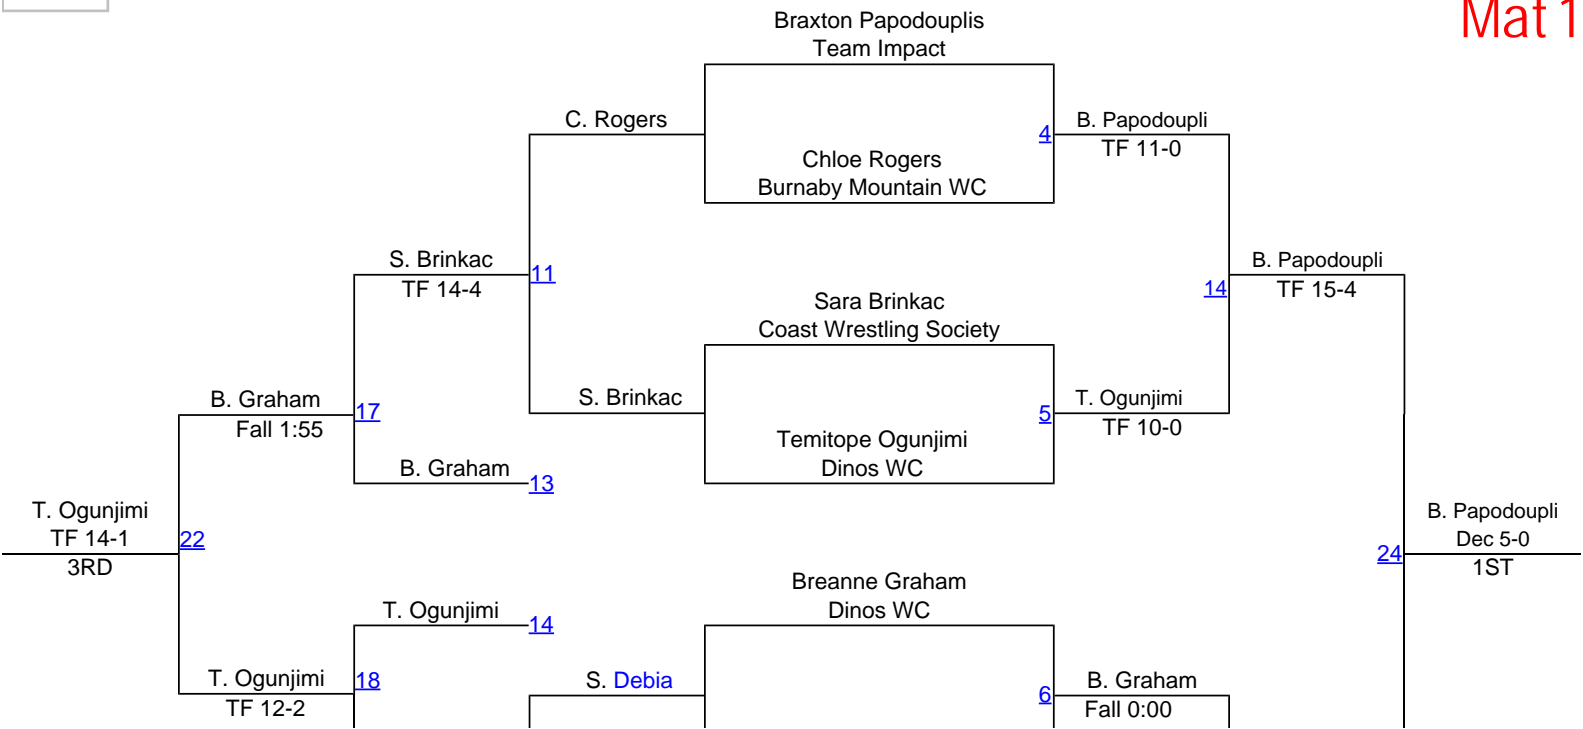

SFU Clansman International

Women 60kg Mat 1

Round 1

Kaylynn Hixenbaugh South West Ore	Fran Gorgio SFU
Fran Gorgio SFU	TF 10-0
28	

Ana Gonzalez Coast Wrestling	Ana Gonzalez Coast Wrestling
Scout Stipec Elphnstone	Dec 13-5
29	

F. Gorgio (SFU)
1ST

Round 2

Chloe Spencer Greys Harbor	Chloe Spencer Greys Harbor
Scout Stipec Elphnstone	Fall 3:51
43	

Kaylynn Hixenbaugh South West Ore	Ana Gonzalez Coast Wrestling
Ana Gonzalez Coast Wrestling	TF 10-0
44	

C. Spencer (Greys Harbor)
2ND

Round 3

Chloe Spencer Greys Harbor	Chloe Spencer Greys Harbor
Ana Gonzalez Coast Wrestling	Fall 0:00
56	

Fran Gorgio SFU	Fran Gorgio SFU
Scout Stipec Elphnstone	Fall 0:45
57	

A. Gonzalez (Coast Wrestling Society)
3RD

Round 4

Chloe Spencer Greys Harbor	Fran Gorgio SFU
Fran Gorgio SFU	TF 10-0
67	

Kaylynn Hixenbaugh South West Ore	Kaylynn Hixenbaugh South West Ore
Scout Stipec Elphnstone	Fall 1:35
68	

K. Hixenbaugh (South West Oregon Communi)
4TH

Round 5

Chloe Spencer Greys Harbor	Chloe Spencer Greys Harbor
Kaylynn Hixenbaugh South West Ore	FF
81	

Fran Gorgio SFU	Fran Gorgio SFU
Ana Gonzalez Coast Wrestling	Dec 9-0
80	

S. Stipec (Elphnstone)
5TH

SFU Clansman International

Women 63kg Mat 1