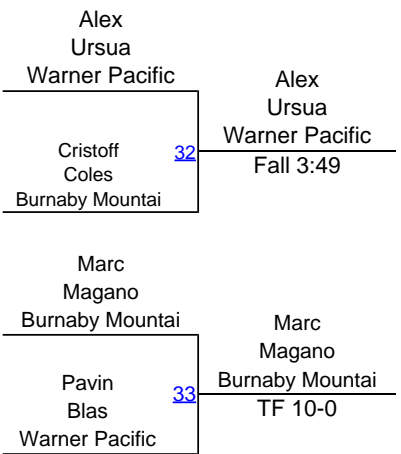

SFU Clansman International

Men 61kg
Mat 1

Round 1