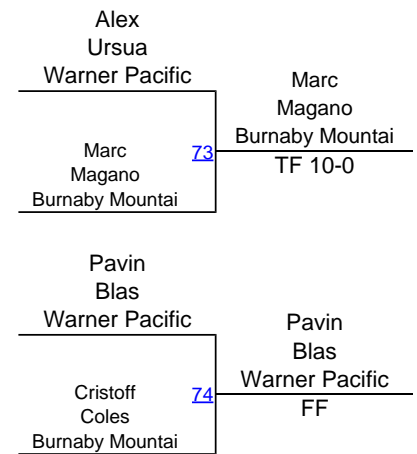

SFU Clansman International

Men 61kg
Mat 1

Round 1

Round 2

Round 3

- M. Magano (Burnaby Mountain WC) **1ST**
- P. Blas (Warner Pacific College) **2ND**
- A. Ursua (Warner Pacific College) **3RD**
- C. Coles (Burnaby Mountain WC) **4TH**

SFU Clansman International

Men 65kg
Mat 2