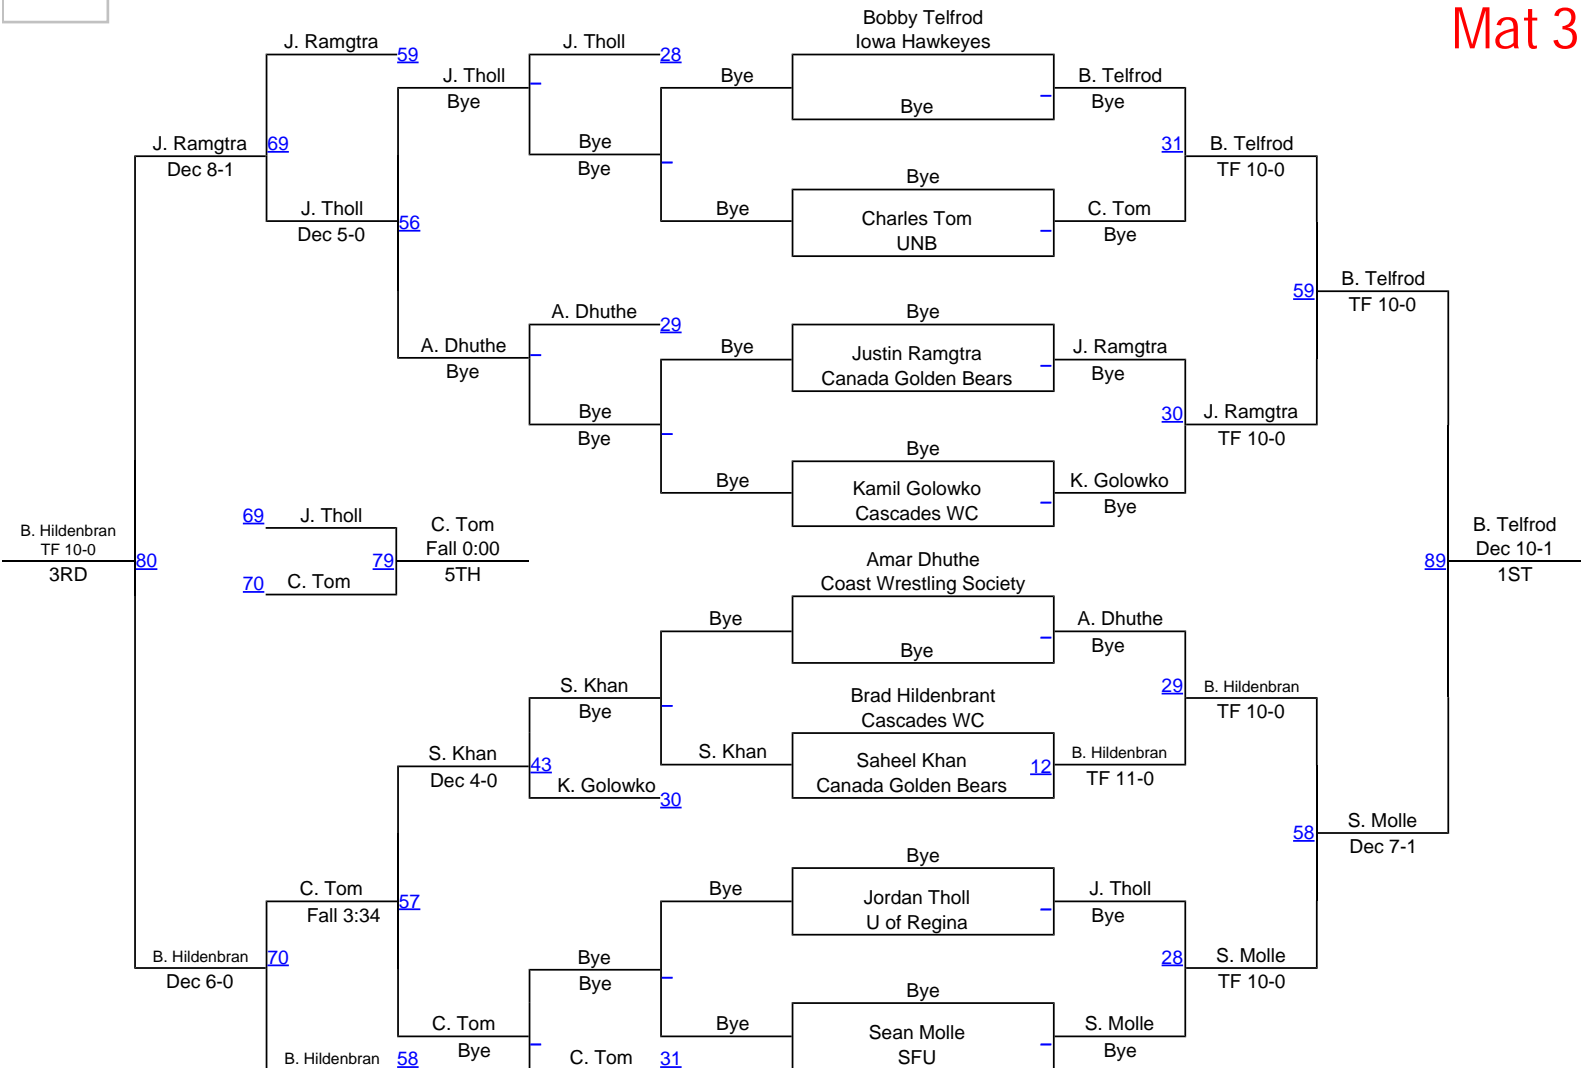

# SFU Clansman International

Men 125kg  
Mat 3