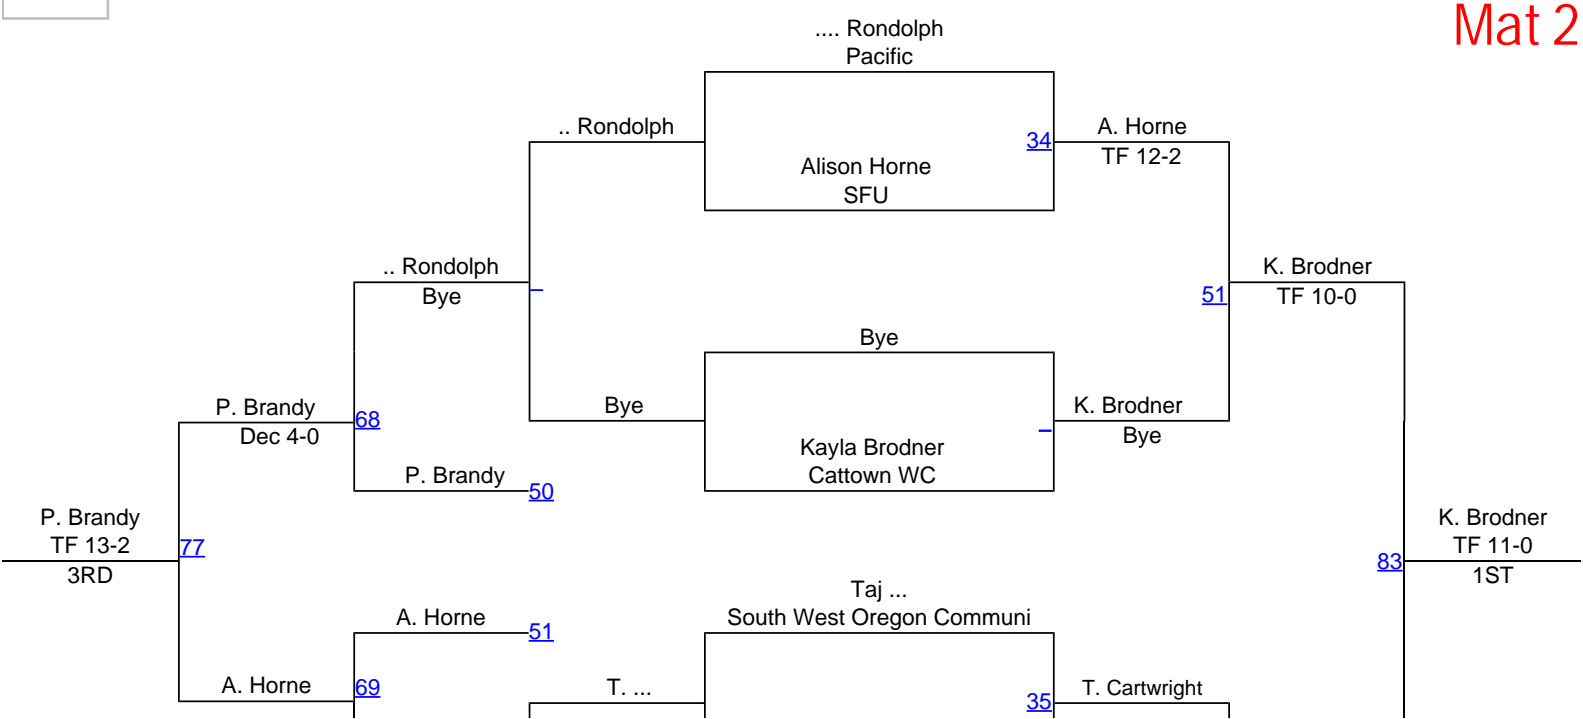

SFU Clansman International

Women 69kg Mat 2