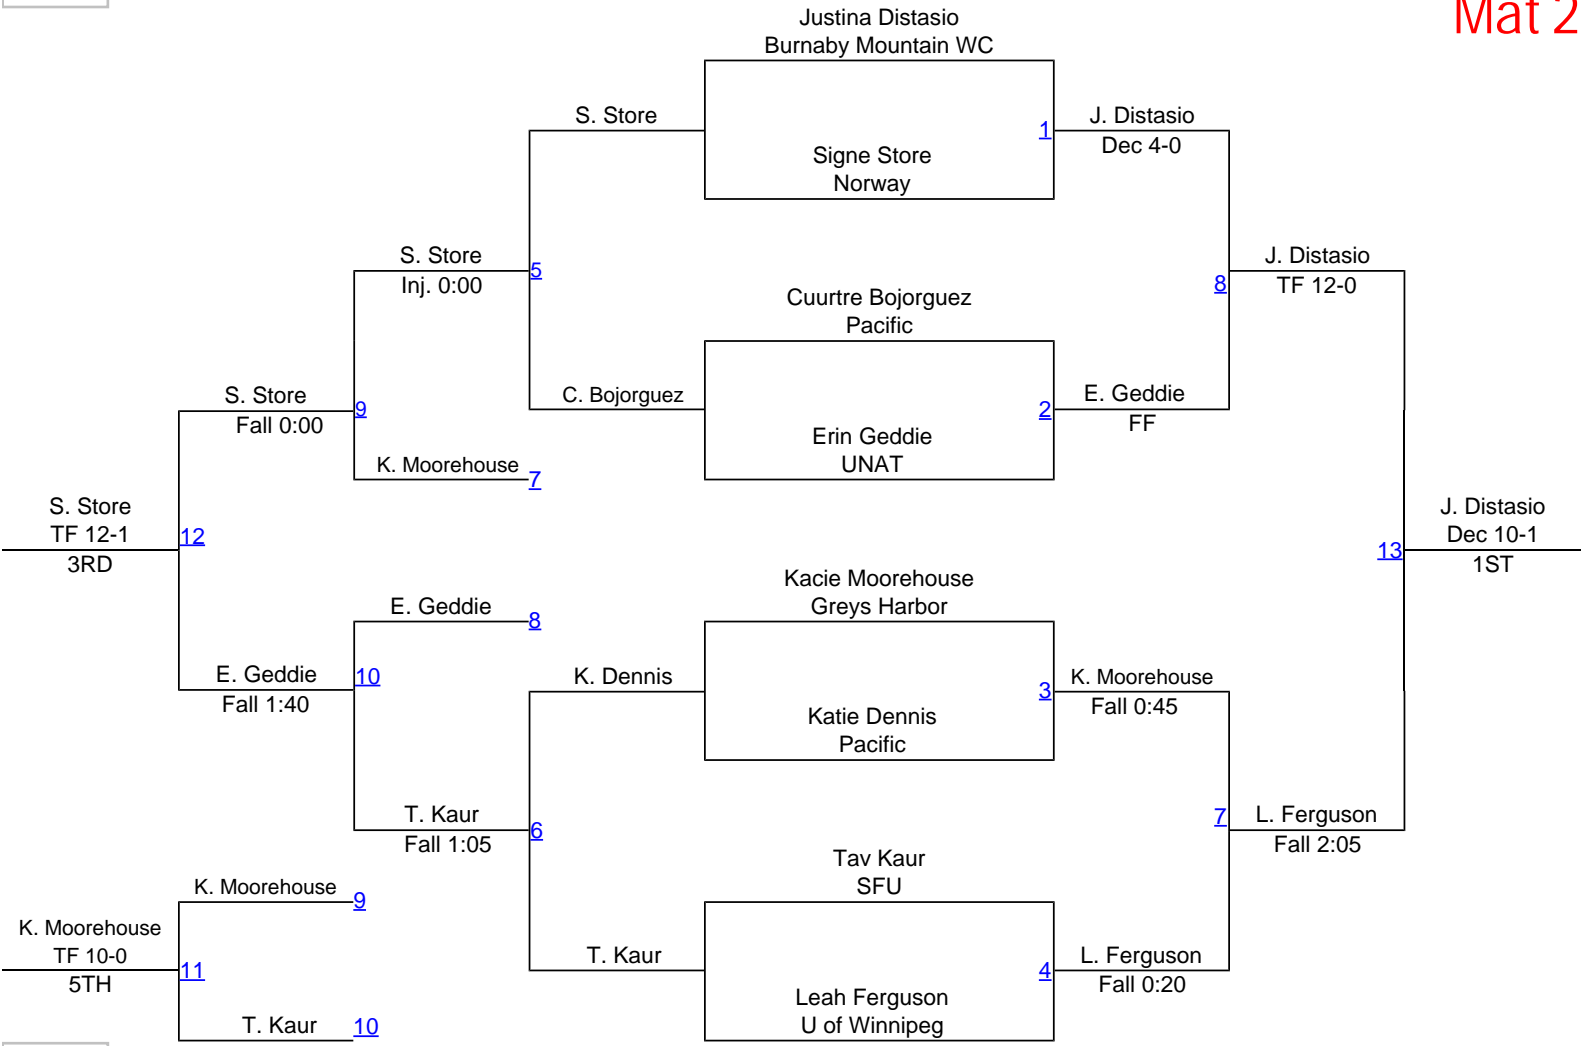

SFU Clansman International

Women 75kg
Mat 2