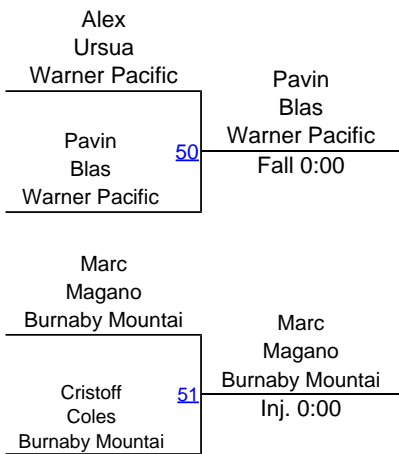

SFU Clansman International

Men 61kg
Mat 1

Round 1

Round 2

Round 3

- M. Magano (Burnaby Mountain WC) **1ST**
- P. Blas (Warner Pacific College) **2ND**
- A. Ursua (Warner Pacific College) **3RD**
- C. Coles (Burnaby Mountain WC) **4TH**

SFU Clansman International

Men 65kg
Mat 2