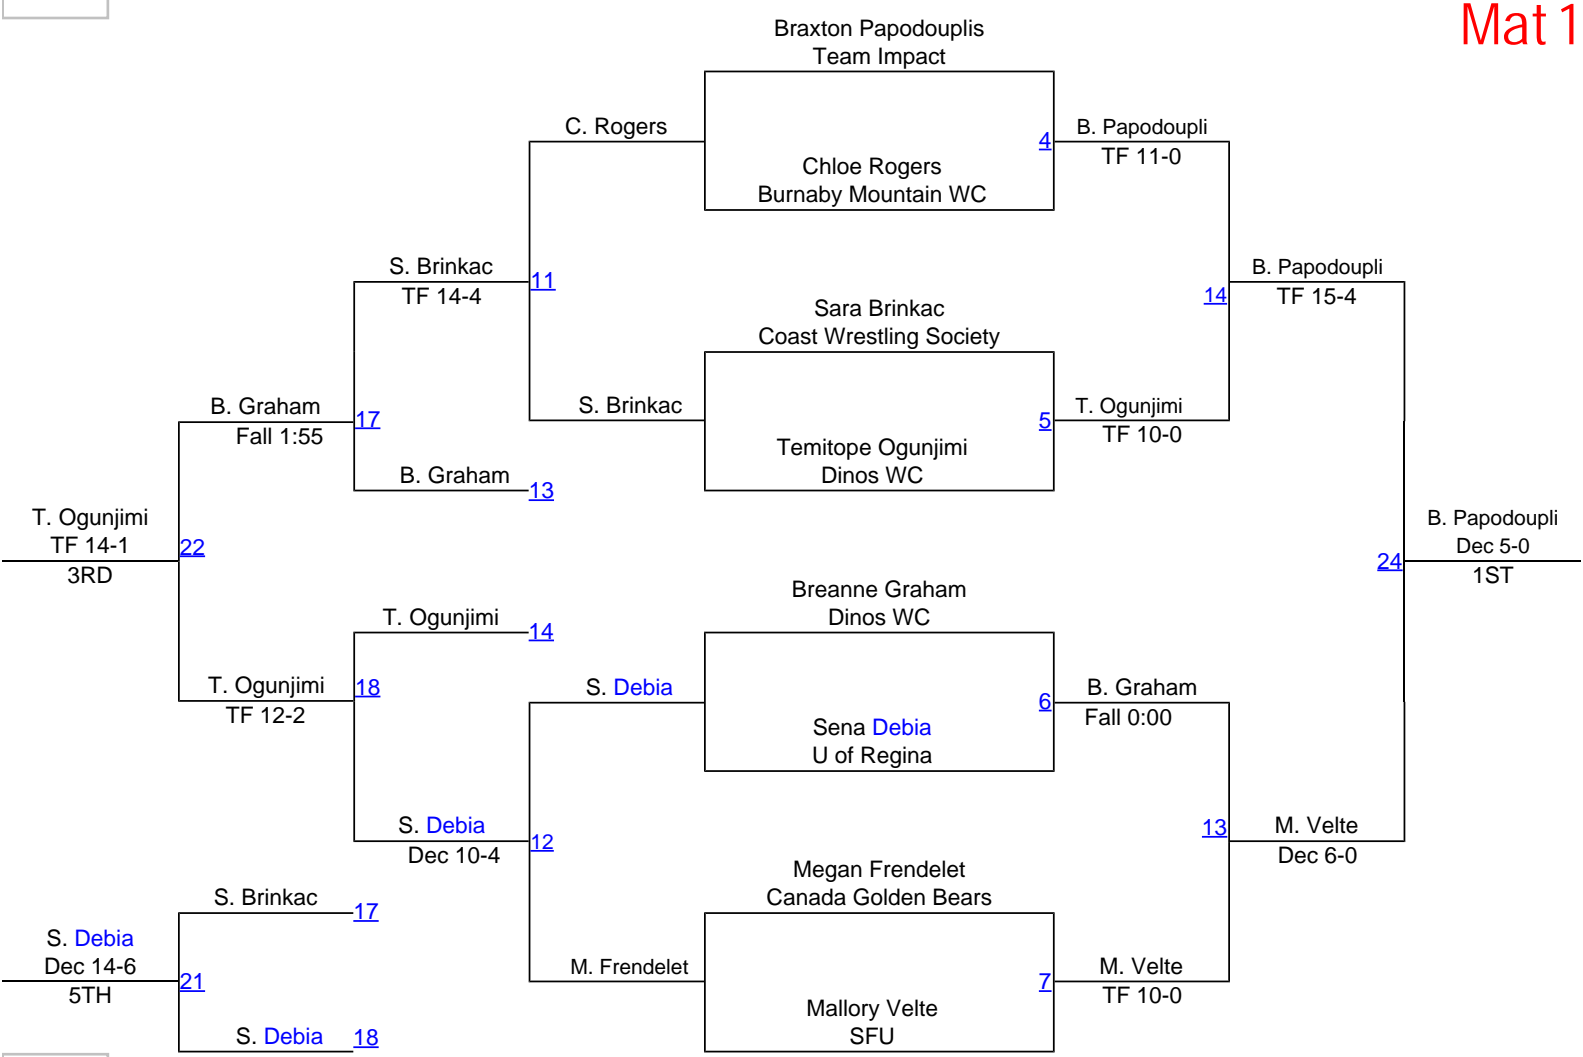

SFU Clansman International

Women 63kg Mat 1