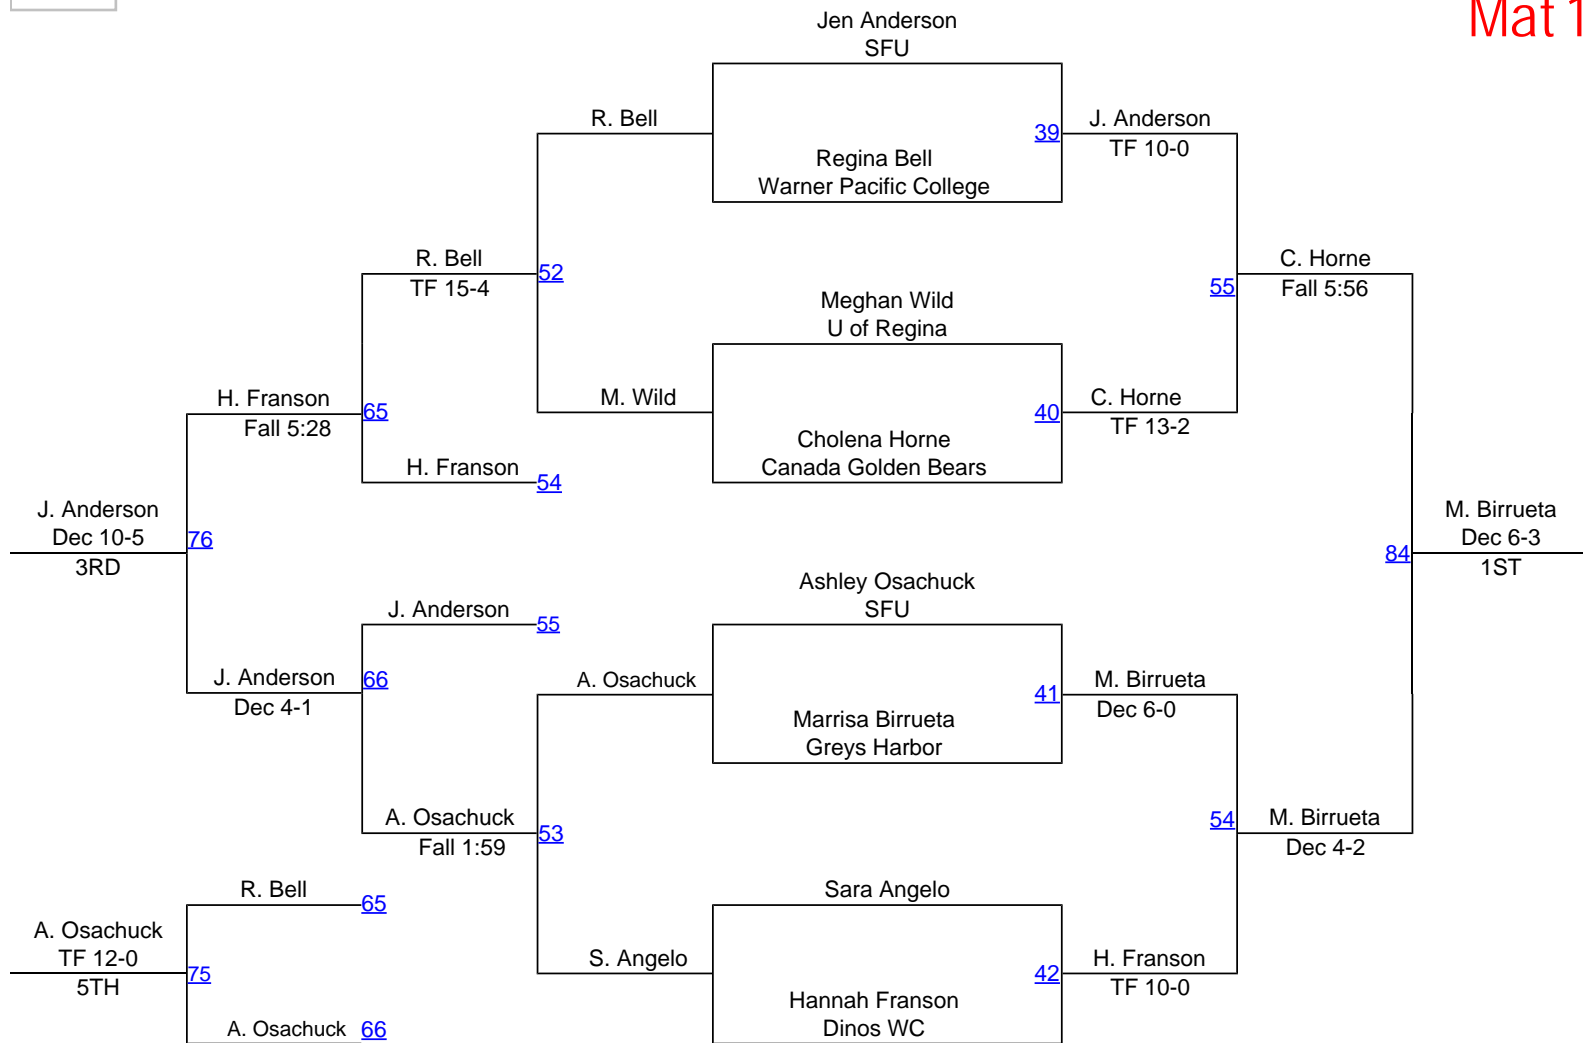

SFU Clansman International

Women 58kg
Mat 1