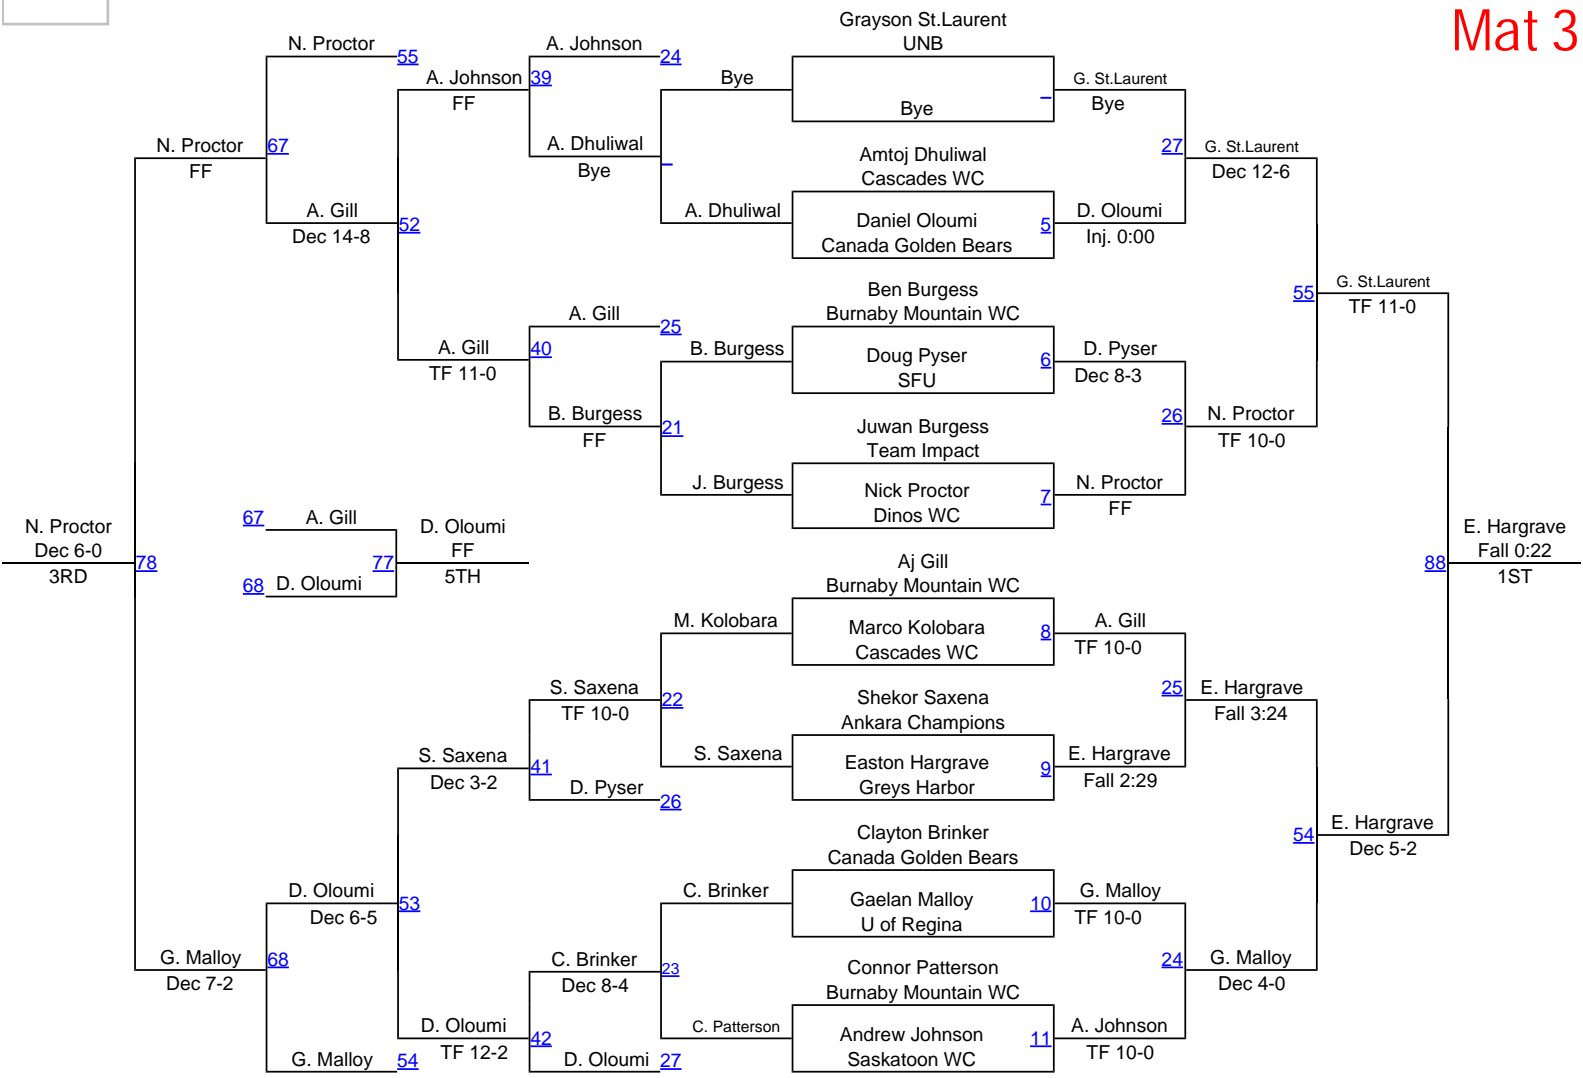

# SFU Clansman International

Men 86kg  
Mat 3