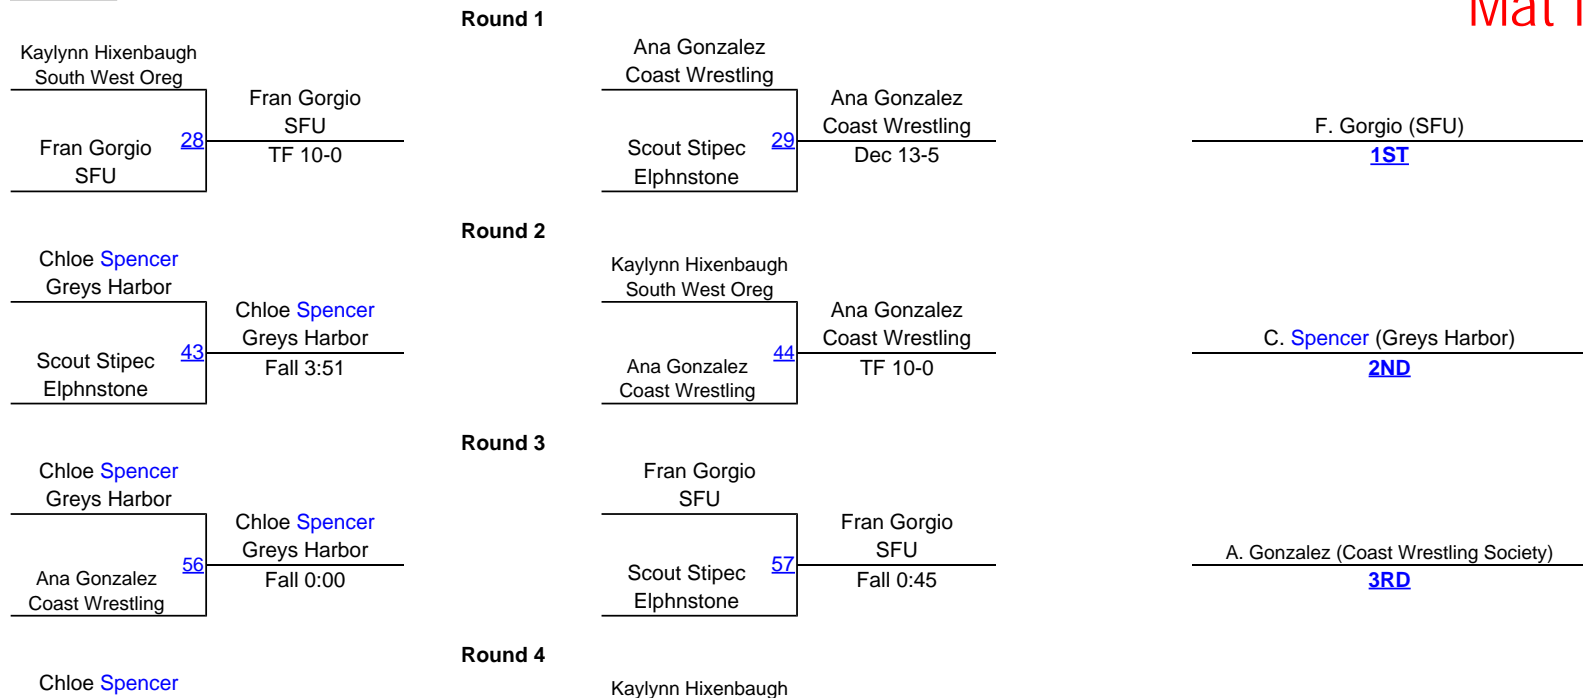

SFU Clansman International

Women 60kg
Mat 1