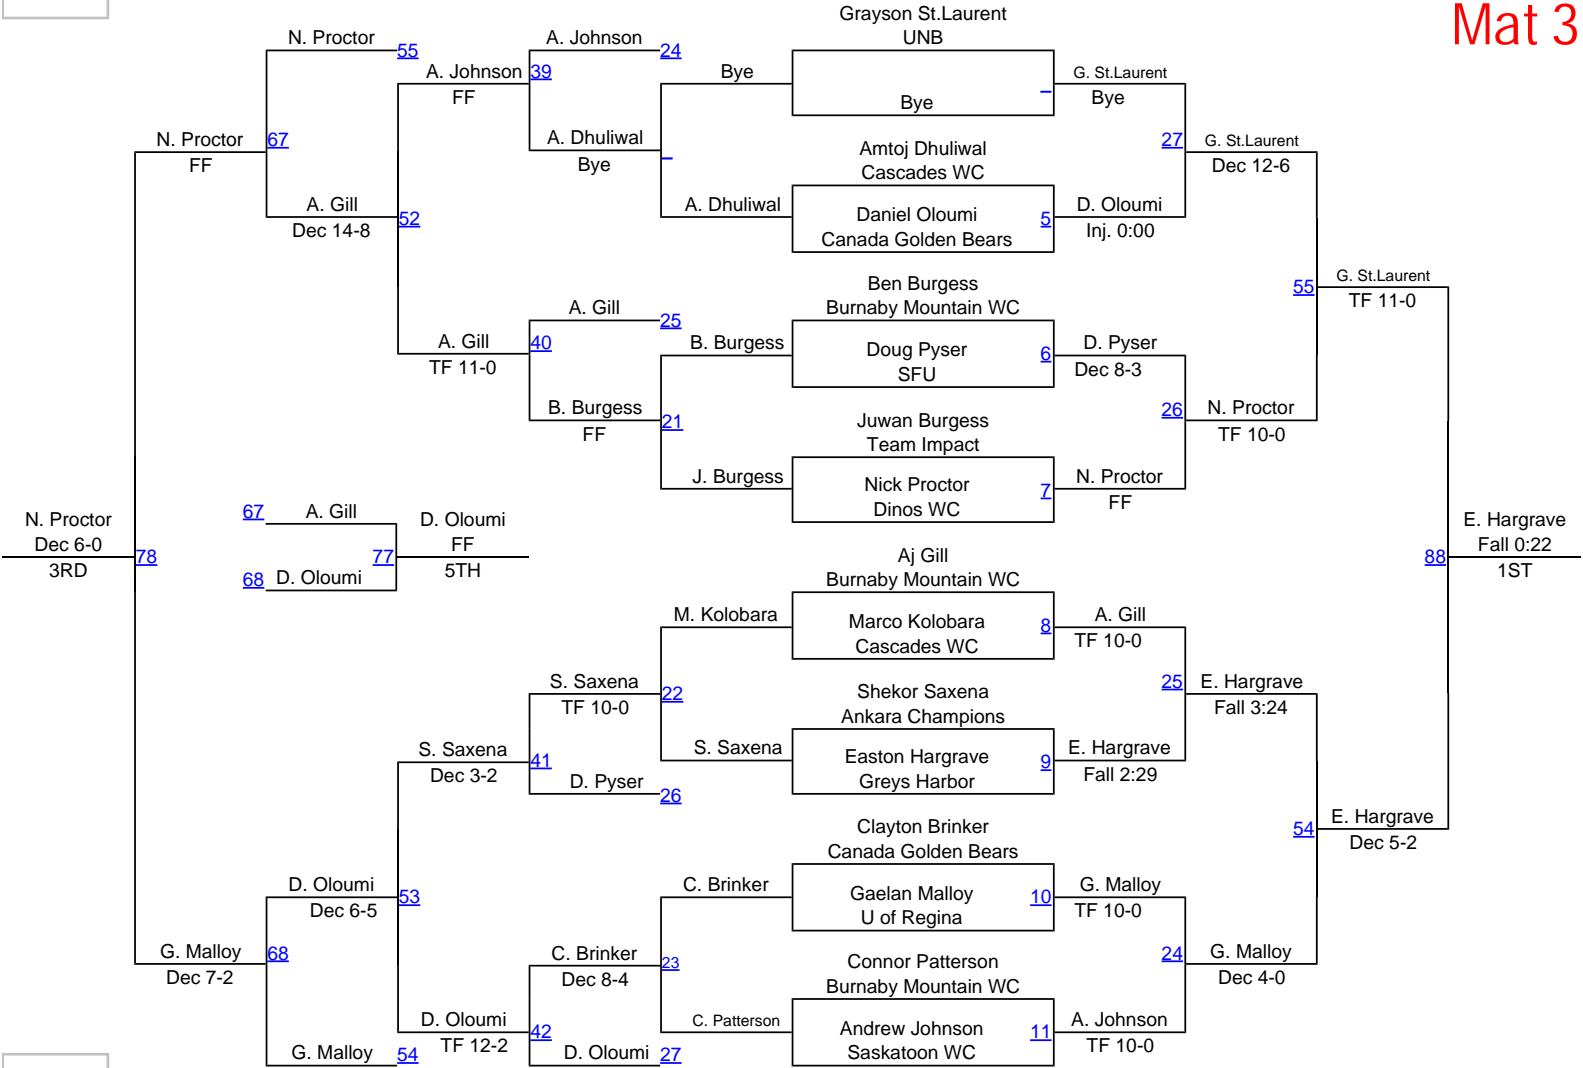

SFU Clansman International

Men 86kg
Mat 3

SFU Clansman International

Men 90kg
Mat 1

Round 1

Round 2

Round 3