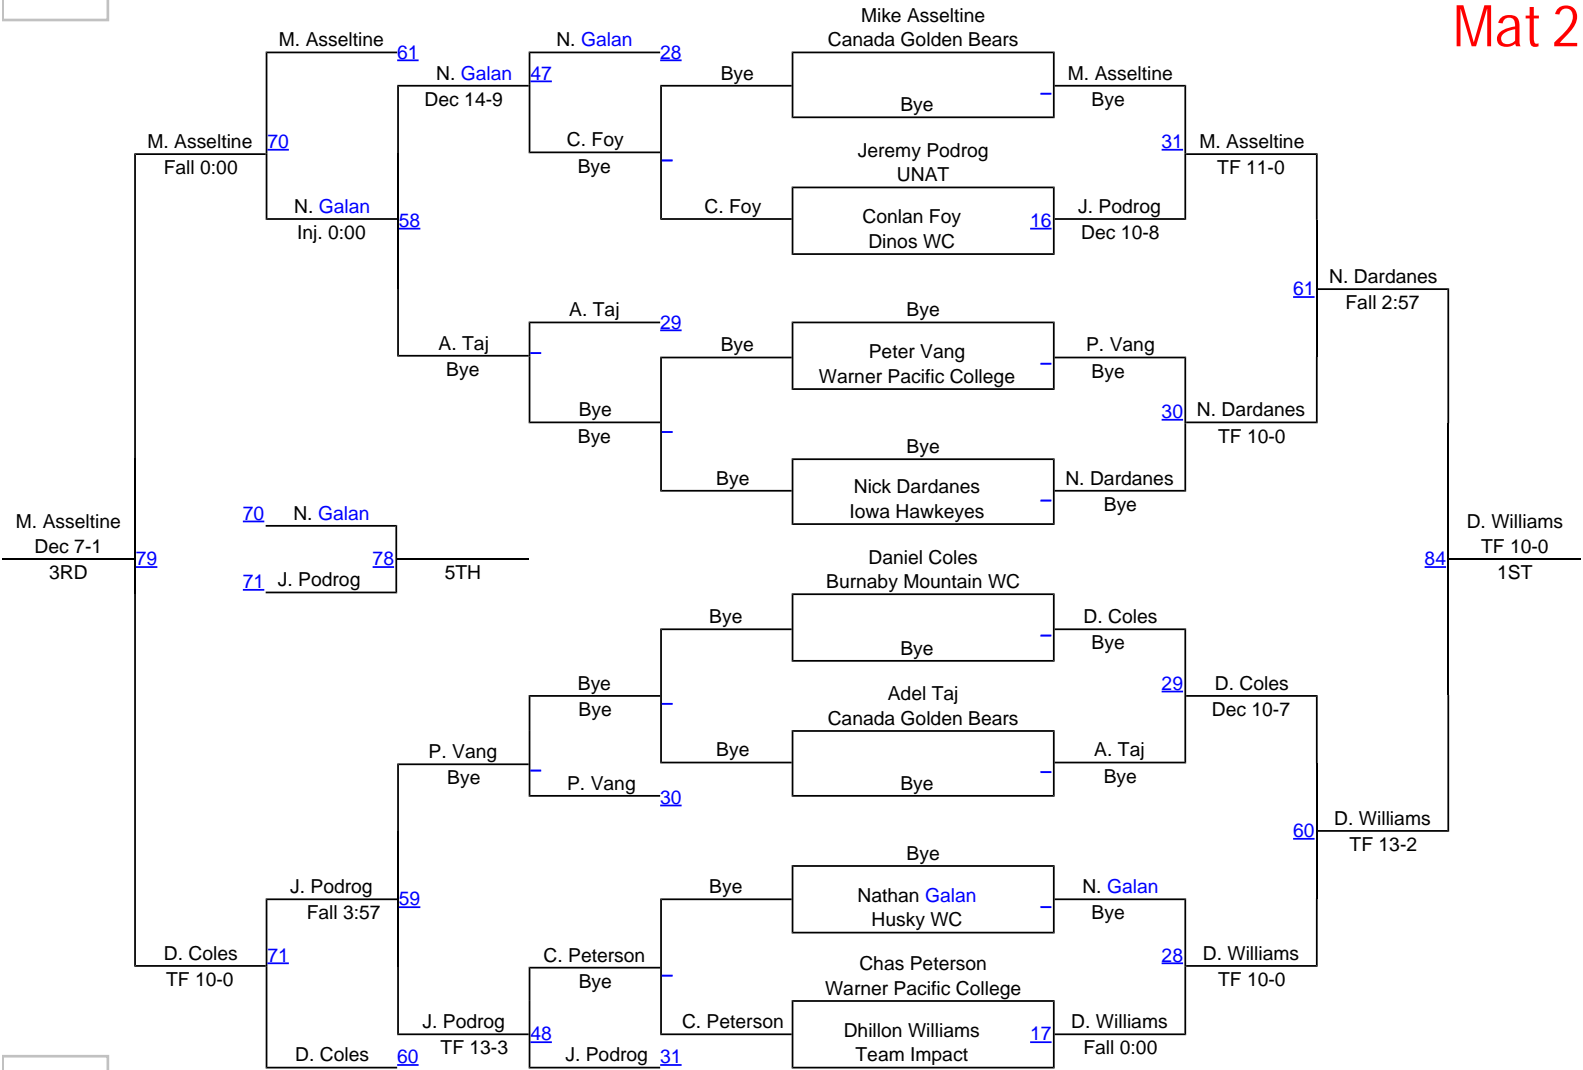

SFU Clansman International

Men 65kg
Mat 2