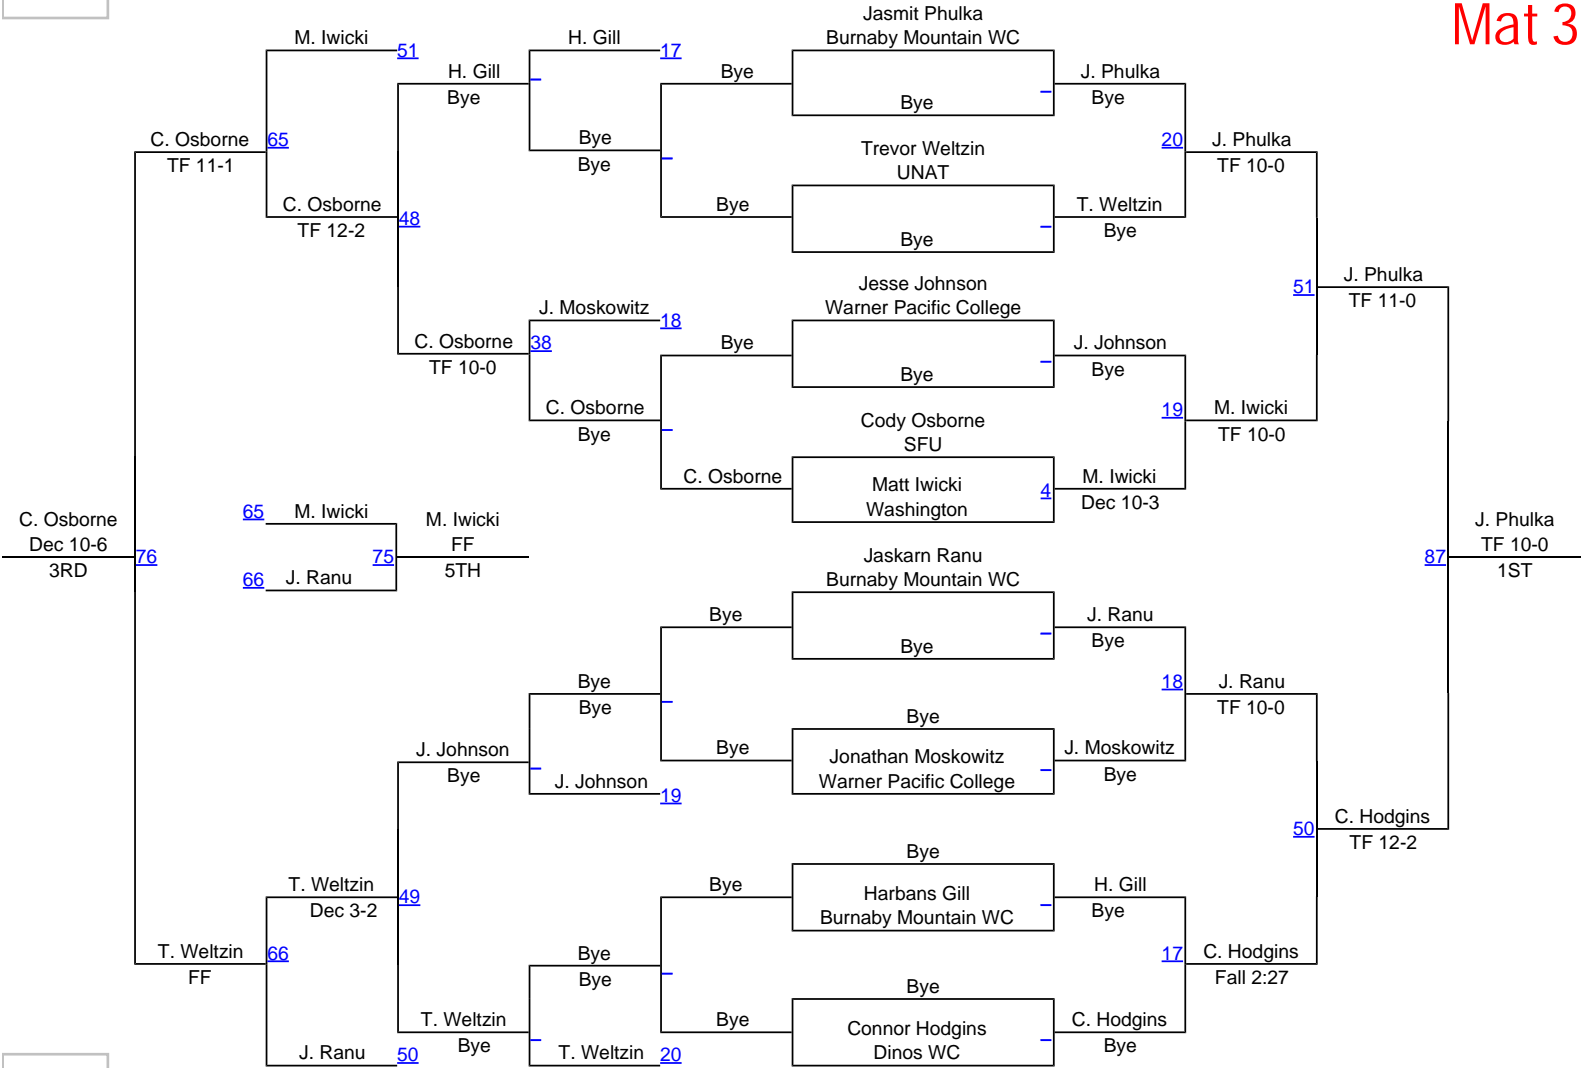

SFU Clansman International

Men 74kg
Mat 3

SFU Clansman International

Men 78kg
Mat 3