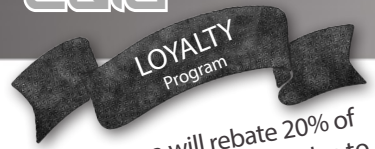

## ONLINE TEAM STORE ORDER DEADLINE - December 19, 2013

Big Kahuna will rebate 20% of all Online Team Store Sales to Wrestling BC!

\$72.00

adidas Team Woven Jacket  
Embroidered logo on left chest  
SIZES: Men: (S-2XL) Women (XS-2XL)  
COLOURS: Navy/White

\$42.00

adidas Team Polo  
Embroidered logo on left chest  
SIZES: Men: (S-2XL) Women (XS-2XL)  
COLOURS: Navy/White

\$45.00

adidas Team Fleece Hoodie  
Screen printed logo on center chest  
SIZES: (XS-3XL)  
COLOURS: Navy