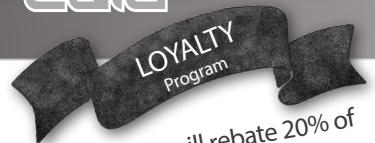

## ONLINE TEAM STORE

ORDER DEADLINE - December 19, 2013

Big Kahuna will rebate 20% of all Online Team Store Sales to Wrestling BC!

\$59.00

Matman Men's Reversible Singlet

SIZES: (4XS-2XL)

COLOURS: Royal/Red